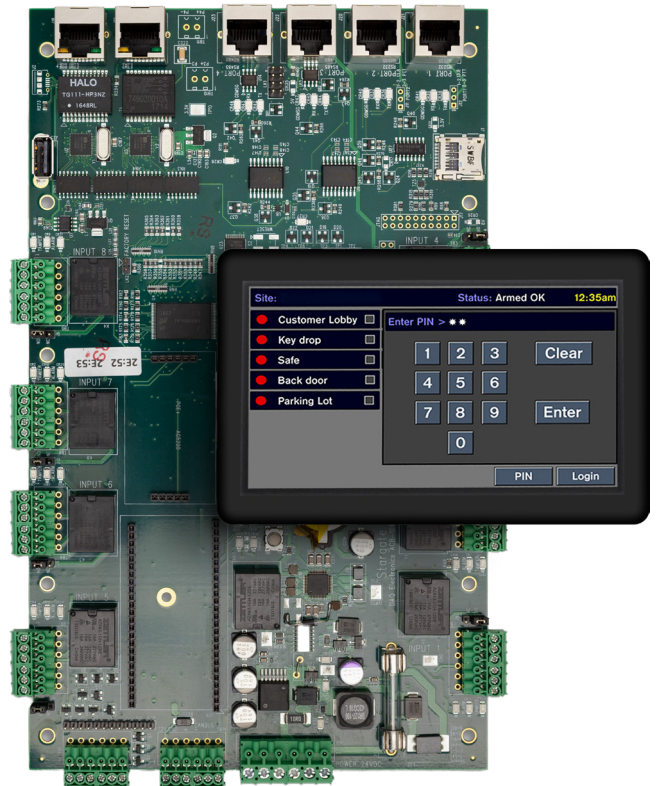

“It’s exciting to see the MACH-Sentry released to our dealers,” says [Cameron Lutz](#), Vice President of Marketing and Communications at Reliable Controls. “Integrating a native BACnet intrusion detection controller into the Reliable Controls system will give building owners and occupants enhanced security and a simpler system to operate overall.”

MACH-Sentry devices from Reliable Controls expand the company’s current security offerings, the [MACH-CheckPoint door access controller](#) and [RC-Passport security management software](#), providing facility owners with peace of mind, no matter the size of their building portfolio.

Truly efficient buildings demand [a high level of integration between HVAC, lighting, and security systems](#). Reliable Controls provides simple, flexible, sustainable building automation solutions backed by a 5-year warranty and extensive training and support, with [over 200 factory-certified partners](#) in more than 40 countries and a [LEED Platinum-](#) and [ISO-certified](#) corporate office and manufacturing facility in Victoria, Canada.

For more information, visit reliablecontrols.com.

**Find a local Reliable Controls
Authorized Dealer near you today.**